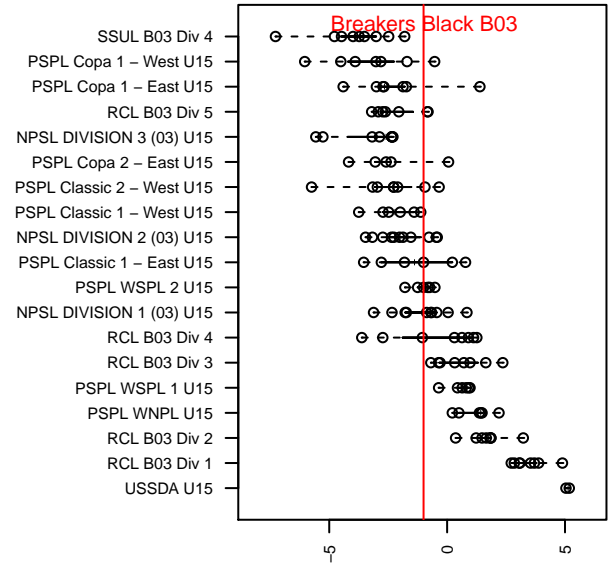

Breakers Black B03

Breakers SC
 Spokane, WA
 B03 total strength=1189
 attack=4.31 defense=3.43
 fall league = PSPL Classic 1 – East U15
 notes= Chester 2015–6

alt names used:
 IEYSA B03 Breakers FC Craig
 SPOKANE BREAKERS FC B03 CRAIG (WA)
 SPOKANE BREAKERS FC SPOKANE BREAK
 SPOKANE BREAKERS FC SPOKANE BREAK
 Spokane Breakers FC B03

**attack and defense variance (black dot)
relative to other teams
and top 10 in region**

**attack and defense rating
relative to others at age
and all opponents in last 13 months**

Performance relative to 13 month average