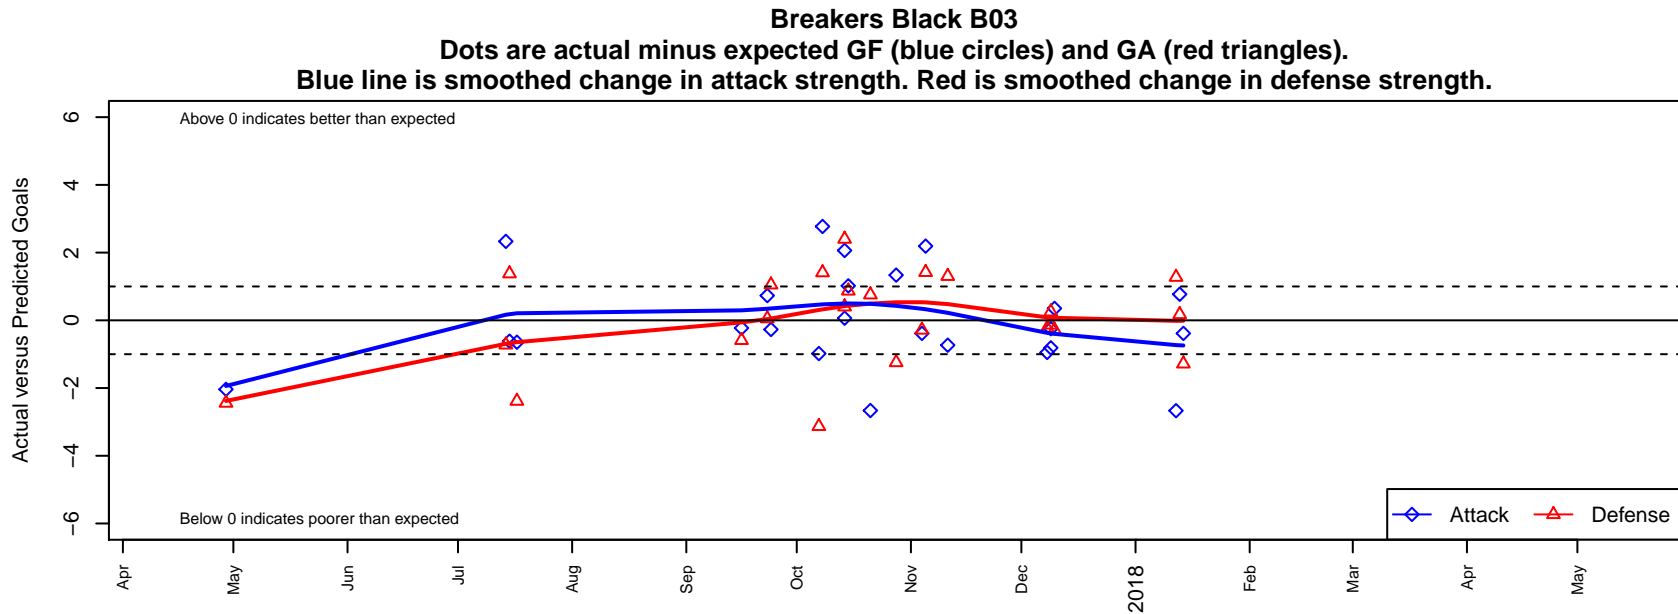

Breakers Black B03

Breakers SC
 Spokane, WA
 B03 total strength=1189
 attack=4.31 defense=3.43
 fall league = PSPL Classic 1 – East U15
 notes= Chester 2015–6

alt names used:
 IEYSA B03 Breakers FC Craig
 SPOKANE BREAKERS FC B03 CRAIG (WA)
 SPOKANE BREAKERS FC SPOKANE BREAK
 SPOKANE BREAKERS FC SPOKANE BREAK
 Spokane Breakers FC B03

**attack and defense variance (black dot)
relative to other teams
and top 10 in region**

**attack and defense rating
relative to others at age
and all opponents in last 13 months**

Performance relative to 13 month average